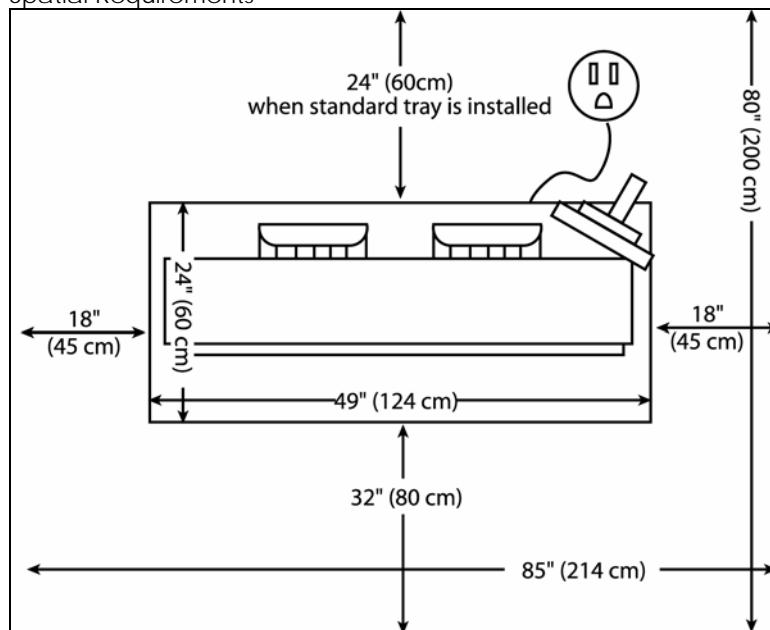

Spatial Requirements

Top View, Not to Scale.